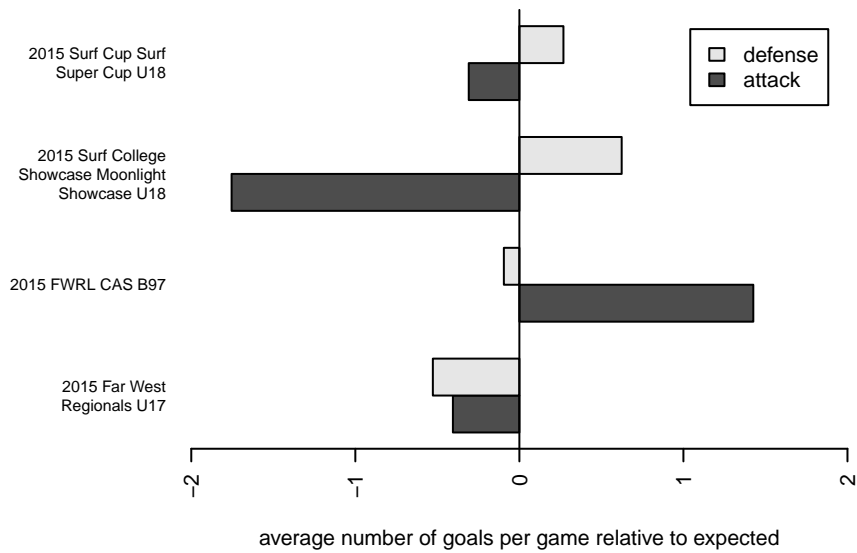

Venues played:
 2015 Far West Regionals U17
 2015 Surf Cup Surf Super Cup U18
 2015 FWRL CAS B97
 2015 Surf College Showcase Moonlight Showc

DMS11 Academy B97
 Dots are actual minus expected GF (blue circles) and GA (red triangles).
 Blue line is smoothed change in attack strength. Red is smoothed change in defense strength.

**attack and defense variance (black dot)
relative to other teams
and top 10 in region**

**attack and defense rating
relative to others at age
and all opponents in last 13 months**

**attack and defense rating
relative to others at age
and all opponents in last 13 months**

Performance relative to 13 month average

Performance relative to 13 month average

Distribution of opponents
 Red = Lose zone, Blue = Win zone, Green = Even
 Black line separates win/lose zones

lot. A=Neither has attack advantage, B=Opponent has both attack and defense advantage, C=Opponent has both attack and defense disadvantage, D=Both have